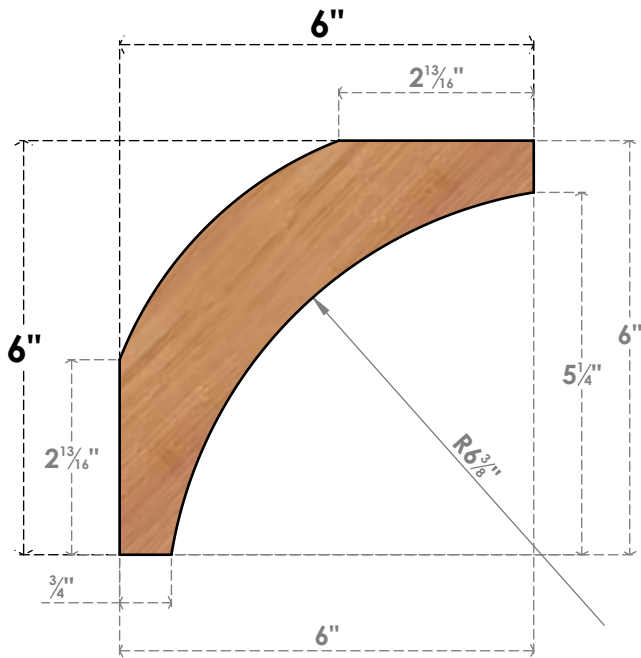

BRC04X06X06THROOSWR

3 1/2"W X 6"D X 6"H THORTON SMOOTH BRACE, WESTERN RED CEDAR

SIDE

FRONT

EKENA MILLWORK
 2300 WEST MAIN ST.
 CLARKSVILLE, TX 75426
 TOLL FREE: 866-607-0453
 WWW.EKENAMILLWORK.COM

NOTES

1. INSTALLATION TO BE COMPLETED IN ACCORDANCE WITH MANUFACTURER'S SPECIFICATIONS.
2. DRAWING MAY NOT BE TO SCALE
3. THIS DRAWING IS INTENDED FOR DESIGN AND PLANNING PURPOSES ONLY.
4. ALL INFORMATION CONTAINED HEREIN WAS CURRENT AT THE TIME OF DEVELOPMENT BUT MUST BE REVIEWED AND APPROVED BY THE PRODUCT MANUFACTURER TO BE CONSIDERED ACCURATE.
5. PRODUCTS ARE NOT KILN DRIED. THIS ITEM IS UNIQUE AND WILL CONTAIN THE NATURAL VARIATIONS THAT THE WOOD SPECIES OFFERS. THIS MAY RESULT IN VARIATIONS UP TO 1/4"