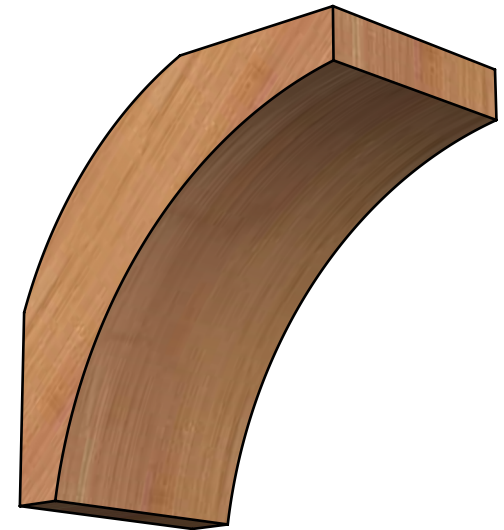

BRC04X06X06THROOSWR

3 1/2"W X 6"D X 6"H THORTON SMOOTH BRACE, WESTERN RED CEDAR

SIDE

FRONT

EKENA MILLWORK
 2300 WEST MAIN ST.
 CLARKSVILLE, TX 75426
 TOLL FREE: 866-607-0453
 WWW.EKENAMILLWORK.COM

NOTES

1. INSTALLATION TO BE COMPLETED IN ACCORDANCE WITH MANUFACTURER'S SPECIFICATIONS.
2. DRAWING MAY NOT BE TO SCALE
3. THIS DRAWING IS INTENDED FOR DESIGN AND PLANNING PURPOSES ONLY.
4. ALL INFORMATION CONTAINED HEREIN WAS CURRENT AT THE TIME OF DEVELOPMENT BUT MUST BE REVIEWED AND APPROVED BY THE PRODUCT MANUFACTURER TO BE CONSIDERED ACCURATE.
5. PRODUCTS ARE NOT KILN DRIED. THIS ITEM IS UNIQUE AND WILL CONTAIN THE NATURAL VARIATIONS THAT THE WOOD SPECIES OFFERS. THIS MAY RESULT IN VARIATIONS UP TO 1/4"